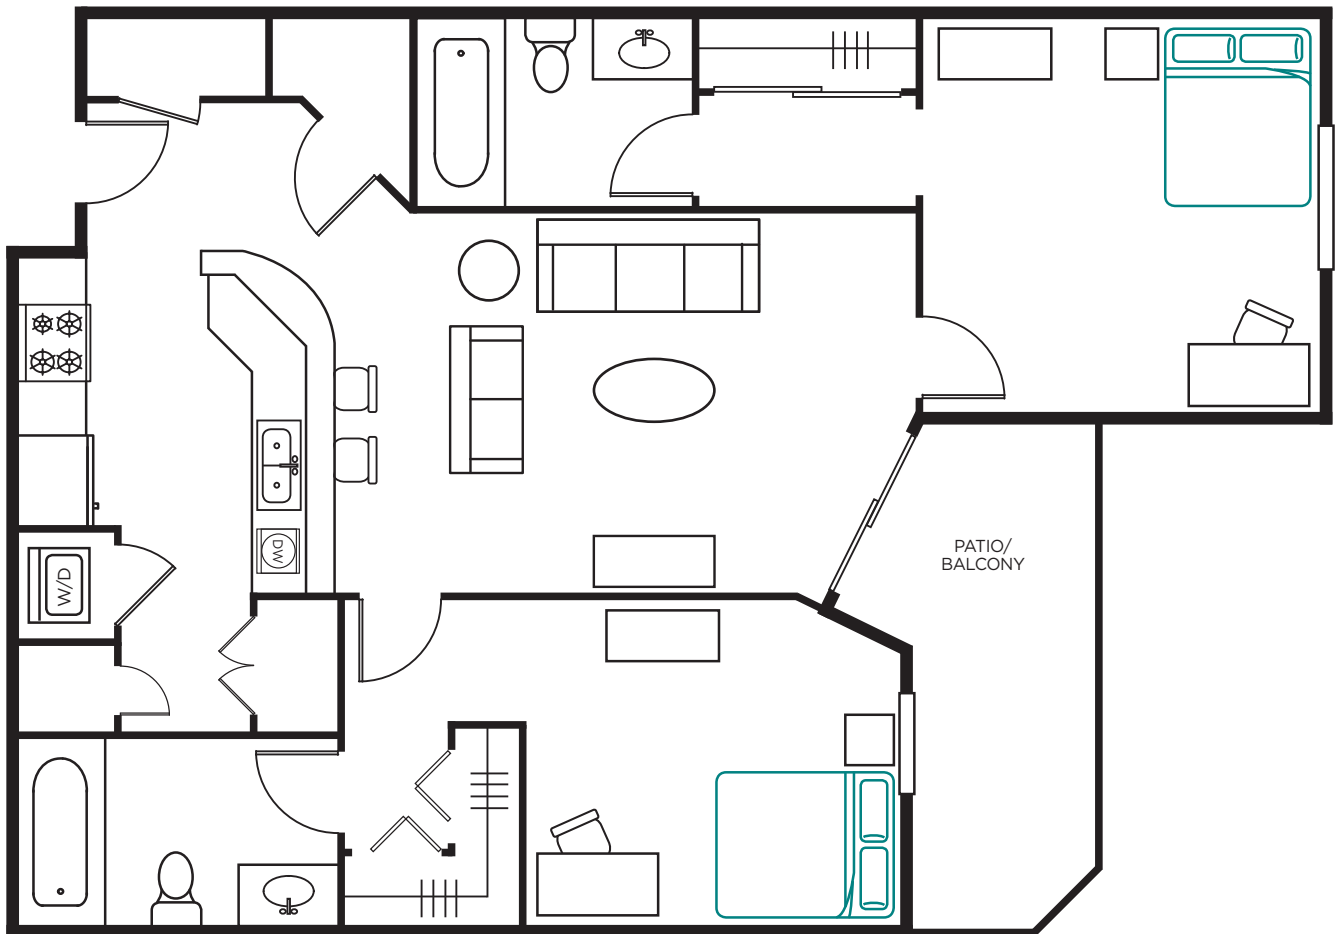

blvd
1900

2 BEDROOM
2 BATHROOM
apartment
883 square feet

Blvd1900.com

1900 E Apache Blvd • Tempe, Arizona | 480.966.3300